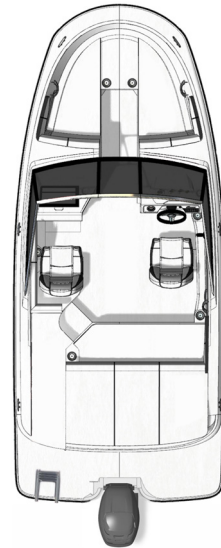

SEATING:

Bow: Seats w/Cushions & Storage Below, Port & Stbd Bolsters & Center Section Facing Aft
Cockpit: Aft Bench Seat w/Sunpad & Insulated Cooler
Companion Seat: Bench Seat w/Stowable Forward Seat Cushion & Removable Aft Bolster
Helm: Bucket w/Swivel and Slider & Flip-Up Bolster

ELECTRONICS

Chartplotter / Sonar (5" Option; (Includes: Simrad G05 (5") Touchscreen Display; Chartplotter w/ Preloaded Charts; Transducer w/ Water Temperature, Depth & Fishfinder; 5" Tachometer & 4" Multifunction Gauges)
Digital Dash w/Mercury VesselView Link (9")Option; (Includes: Simrad G09 (9")Touchscreen Display w/ Mercury Vessel View Link Data; Chartplotter w/ Preloaded Charts; Transducer w/ Depth, Water Temperature and Fishfinder)
Depth Finder
Premier Audio Upgrade (Includes: 2 Pair of Fusion 6.5" Signature Series Speakers, 10" Signature Series Subwoofer & Signature Series 5 Channel 1600W Amp)

ADDITIONAL OPTIONS

Battery On / Off Switch
C E Option Group
Livewell Option
Premium Ski Mirror
Tower Board Racks

TRAILER OPTIONS

3100lb Trailer Single Axle w/ Single Axle Disc Brakes (Galvanized)
3400lb Single Axle w/ Single Axle Disc Brakes (Painted)
3400lb Trailer Single Axle w/ Single Axle Disc Brakes (Galvanized)
5000lb Premium Trailer Tandem Axle w/ Single Axle Disc Brakes (Painted)
5000lb Premium Trailer Tandem Axle w/ Tandem Axle Disc Brakes (Painted)

Standard Seating Plan

Optional Port Bucket Seat