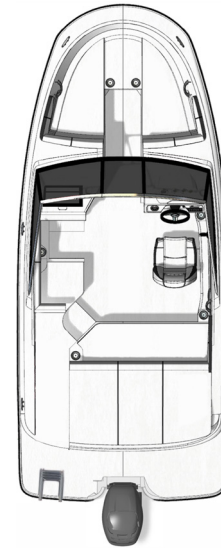

19'6" / 5.94 m
LOA w/integral swim platform

21'9" / 6.63 m
LOA w/outboard engine

8'4" / 2.54 m

2,754 lb / 1,249 kg
Dry Weight

Mercury® 115 Pro XS Outboard
(115 hp - 86 kW)

30 gal / 113 l

10 people / 1,477 lb / 670 kg
Capacity
2,239 lb / 1,016 kg
MWC

SEATING:

Bow: Seats w/Cushions & Storage Below, Port & Stbd Bolsters & Center Section Facing Aft
Cockpit: Aft Bench Seat w/Sunpad & Insulated Cooler
Companion Seat: Bench Seat w/Stowable Forward Seat Cushion & Removable Aft Bolster
Helm: Bucket w/Swivel and Slider & Flip-Up Bolster

ELECTRONICS

Chartplotter / Sonar (5" Option; (Includes: Simrad G05 (5") Touchscreen Display; Chartplotter w/ Preloaded Charts; Transducer w/ Water Temperature, Depth & Fishfinder; 5" Tachometer & 4" Multifunction Gauges)
Digital Dash w/Mercury VesselView Link (9")Option; (Includes: Simrad G09 (9")Touchscreen Display w/ Mercury Vessel View Link Data; Chartplotter w/ Preloaded Charts; Transducer w/ Depth, Water Temperature and Fishfinder)
Depth Finder
Premier Audio Upgrade (Includes: 2 Pair of Fusion 6.5" Signature Series Speakers, 10" Signature Series Subwoofer & Signature Series 5 Channel 1600W Amp)

ADDITIONAL OPTIONS

Battery On / Off Switch
C E Option Group
Livewell Option
Premium Ski Mirror
Tower Board Racks

TRAILER OPTIONS

3100lb Trailer Single Axle w/ Single Axle Disc Brakes (Galvanized)
3400lb Single Axle w/ Single Axle Disc Brakes (Painted)
3400lb Trailer Single Axle w/ Single Axle Disc Brakes (Galvanized)
5000lb Premium Trailer Tandem Axle w/ Single Axle Disc Brakes (Painted)
5000lb Premium Trailer Tandem Axle w/ Tandem Axle Disc Brakes (Painted)